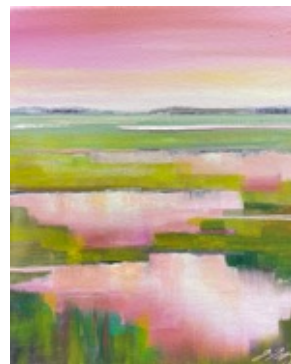

LINDSAY H. JONES
FINE ART

HOLIDAY SHOW
GUIDE
with
BOZZUTO
GREENE

OPENS 12/7/21

Coastal Sunrise, 24x36" oil on canvas, \$1300

Mid Day High Country, 30x30", oil on canvas, \$1350

Marsh Study V,
12x12"
oil on canvas
\$300

Beautiful Strength, 36x36", oil on canvas, \$1950

Returning, 40x30", oil on canvas, \$1800

LINDSAY H. JONES
FINE ART

Marsh Study IV, 12x12"
oil on canvas, \$300

Marsh Study III, 8x6"
oil on canvas \$175

Marsh Study II, 8x8"
oil on canvas, \$225

Tide Lines, 48x36", oil on canvas, \$2600

Heat Wave, 36x36", oil on canvas, \$1950

Marsh Study VI, 10x8"
oil on canvas, \$250

Marsh Study III, 8x10"
oil on canvas, \$250